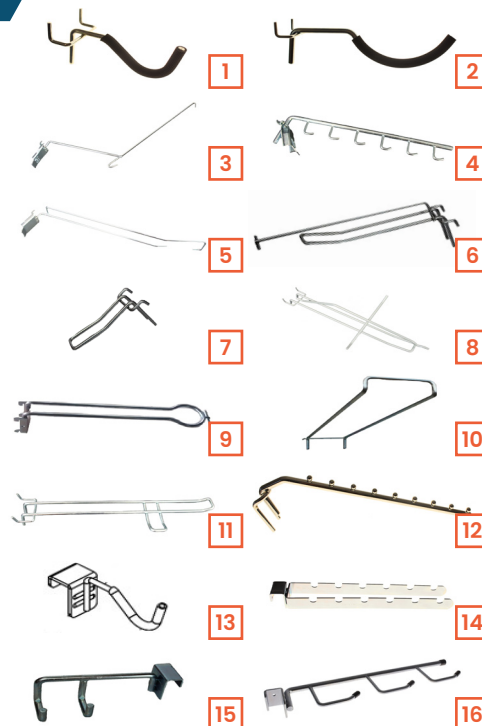

HOOKS FOR SPECIFIC USE*

	Article Code	Box Q.	Price
SINGLE HOOKS			
1 Machine Hook small L100/4.8mm with rubber	06-4000-0024	200	€ 1,02
2 Machine Hook big L180/6mm with rubber	06-4010-0024	200	€ 1,46
CLASPHOOKS			
3 Clasp hook for angled display L300mm	111591875012	100	€ 4,70
4 Clasp hook L300/8mm + 6Hooks 6mm	06-7183-ER24	50	€ 2,84
5 Clasp hook for level L350/4.8mm	HO3040653010K	50	€ 4,17
DOUBLE HOOKS			
6 Double hook Mesh L200/4.8mm + T-Bar	HO6020122042	50	€ 3,34
7 Double hook Mesh L300/4.8mm	HO2520120142	50	€ 2,59
8 Double hook for Glasses L300mm	06-1659-9006	100	€ 3,94
9 Double hook SL L300/8mm round end 60mm + T-end	06-6830-0024	50	€ 3,07
10 Brush hook closed L500mm x W95mm	06-9850-ER24	30	€ 4,56
11 Double tool hook L300/4.8mm with sidehook	06-4841-0024ER	50	€ 2,54
CROSSBAR HOOKS			
12 Hook 45° for confection 49/12	167536862048	1	€ 24,58
13 Machine hook L100/4.8mm with rubber	06-4011-0024	200	€ 5,75
14 Tool holder L300mm 2 sided	HO5368637	20	€ 8,89
15 Tool hook L200/8mm + 2 hooks	06-4040-0024	50	€ 9,95
16 Tool hook L300/10mm + 3 hooks	06-7443-ER24	50	€ 6,59