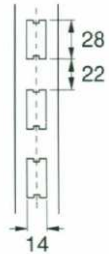

FICHE TECHNIQUE RAYONNAGES DATEC

EASYRACK, VOTRE DISTRIBUTEUR DATEC
EXCLUSIF POUR LA BELGIQUE

INFO TECHNIQUE

LA COMPOSITION

LES MESURES

with L 66.5 cm = **66.65 cm**
with L 100 cm = **100 cm**

H-slots

SL

Combined round and key holes

RL

Round holes

H (cm);	110	120	140	160	180	200	210	220	240	260	280	300
23,5 x 30				●		●			●			
30 x 30						●			●	●	●	●
60 x 30	●	●	●	●	●	●	●	●	●	●	●	●
80 x 30			●	●	●	●	●	●	●	●	●	●
110 x 30					●	●		●	●			

H16

T (cm)
30
37
47
57
67
77

DRAGER	2H			3H			3H ExtraHeavy			4H ExtraHeavy				
legbord	D30	D37	D47	D47	D57	D37	D47	D57	D67	D37	D47	D57	D67	D77
L66,5	110 kg	100 kg	90 kg	170 kg	150 kg	230 kg	230 kg	180 kg	160 kg	230 kg	325 kg	255 kg	230 kg	200 kg
L100	110 kg	100 kg	90 kg	170 kg	150 kg	200 kg	230 kg	180 kg	160 kg	200 kg	290 kg	255 kg	230 kg	200 kg

TABLETTES METALLIQUES

T (cm)	L (mm)			
	66,5	1000	1250	1333
20	●	●	●	
25	●	●	●	
30	●	●	●	●
37	●	●	●	●
44	●	●	●	●
47	●	●	●	●
57	●	●	●	●
67	●	●	●	●
77	●	●	●	●

TABLETTES BOIS / VERRE

T (cm)	L (mm)			
	66,5	1000	1250	1333
20	●	●		
25	●	●		
30	●	●		
37	●	●		
44	●	●		
47	●	●		