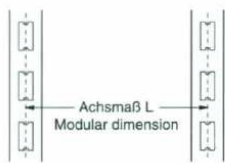

FICHE TECHNIQUE RAYONNAGES DATEC

EASYRACK, VOTRE DISTRIBUTEUR DATEC
EXCLUSIF POUR LA BELGIQUE

INFO TECHNIQUE

LA COMPOSITION

LES MESURES

with L 66.5 cm = **66.65 cm**
with L 100 cm = **100 cm**

H-slots

SL

Combined round and key holes

RL

Round holes

H (cm);	110	120	140	160	180	200	210	220	240	260	280	300
23,5 x 30				●		●			●			
30 x 30						●			●	●	●	●
60 x 30	●	●	●	●	●	●	●	●	●	●	●	●
80 x 30			●	●	●	●	●	●	●	●	●	●
110 x 30					●	●		●	●			