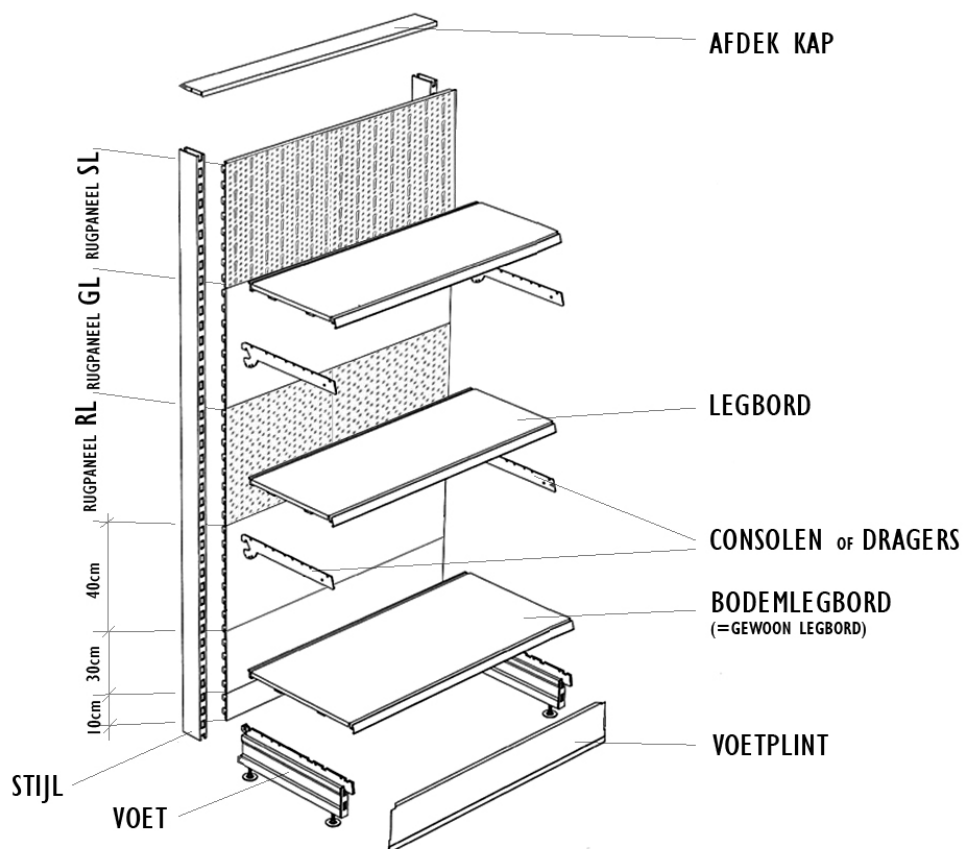

FICHE TECHNIQUE RAYONNAGES DATEC

EASYRACK, VOTRE DISTRIBUTEUR DATEC
EXCLUSIF POUR LA BELGIQUE

INFO TECHNIQUE

LA COMPOSITION

LES MESURES

with L 66.5 cm = **66.65 cm**
with L 100 cm = **100 cm**

H-slots

SL

Combined round and key holes

RL

Round holes

H (cm);	110	120	140	160	180	200	210	220	240	260	280	300
23,5 x 30				●		●			●			
30 x 30						●			●	●	●	●
60 x 30	●	●	●	●	●	●	●	●	●	●	●	●
80 x 30			●	●	●	●	●	●	●	●	●	●
110 x 30					●	●		●	●			