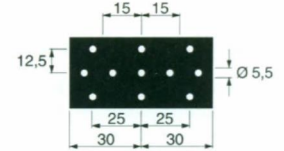

Technische fiche DATEC winkelrekken

EASYRACK, UW EXCLUSIEF
DATEC VERDELER VOOR BELGIE

TECHNISCHE INFO

ONDERDELEN WINKELREK

MATERIAAL AFMETINGEN

with L 66.5 cm = **66.65 cm**
with L 100 cm = **100 cm**

SL
Combined round and key holes

RL
Round holes

| H (cm): | 110 | 120 | 140 | 160 | 180 | 200 | 210 | 220 | 240 | 260 | 280 | 300 |
|-----------|-----|-----|-----|-----|-----|-----|-----|-----|-----|-----|-----|-----|
| 23,5 x 30 | | | | ● | | ● | | | ● | | | |
| 30 x 30 | | | | | | ● | | | ● | ● | ● | ● |
| 60 x 30 | ● | ● | ● | ● | ● | ● | ● | ● | ● | ● | ● | ● |
| 80 x 30 | | | ● | ● | ● | ● | ● | ● | ● | ● | ● | ● |
| 110 x 30 | | | | | ● | ● | | ● | ● | | | |

H16

| T (cm) |
|--------|
| 30 |
| 37 |
| 47 |
| 57 |
| 67 |
| 77 |

| | | | | | | | | | | | | | | |
|---------|---|--------|-------|---|--------|--------|--|--------|--------|--------|--|--------|--------|--------|
| DRAGER |  2H | | |  3H | | |  3H ExtraHeavy | | | |  4H ExtraHeavy | | | |
| legbord | D30 | D37 | D47 | D47 | D57 | D37 | D47 | D57 | D67 | D37 | D47 | D57 | D67 | D77 |
| L66,5 | 110 kg | 100 kg | 90 kg | 170 kg | 150 kg | 230 kg | 230 kg | 180 kg | 160 kg | 230 kg | 325 kg | 255 kg | 230 kg | 200 kg |
| L100 | 110 kg | 100 kg | 90 kg | 170 kg | 150 kg | 200 kg | 230 kg | 180 kg | 160 kg | 200 kg | 290 kg | 255 kg | 230 kg | 200 kg |

METALEN LEGBORDEN

| T (cm) | L (mm) | | | |
|--------|--------|------|------|------|
| | 66,5 | 1000 | 1250 | 1333 |
| 20 | ● | ● | ● | |
| 25 | ● | ● | ● | |
| 30 | ● | ● | ● | ● |
| 37 | ● | ● | ● | ● |
| 44 | ● | ● | ● | ● |
| 47 | ● | ● | ● | ● |
| 57 | ● | ● | ● | ● |
| 67 | ● | ● | ● | ● |
| 77 | ● | ● | ● | ● |