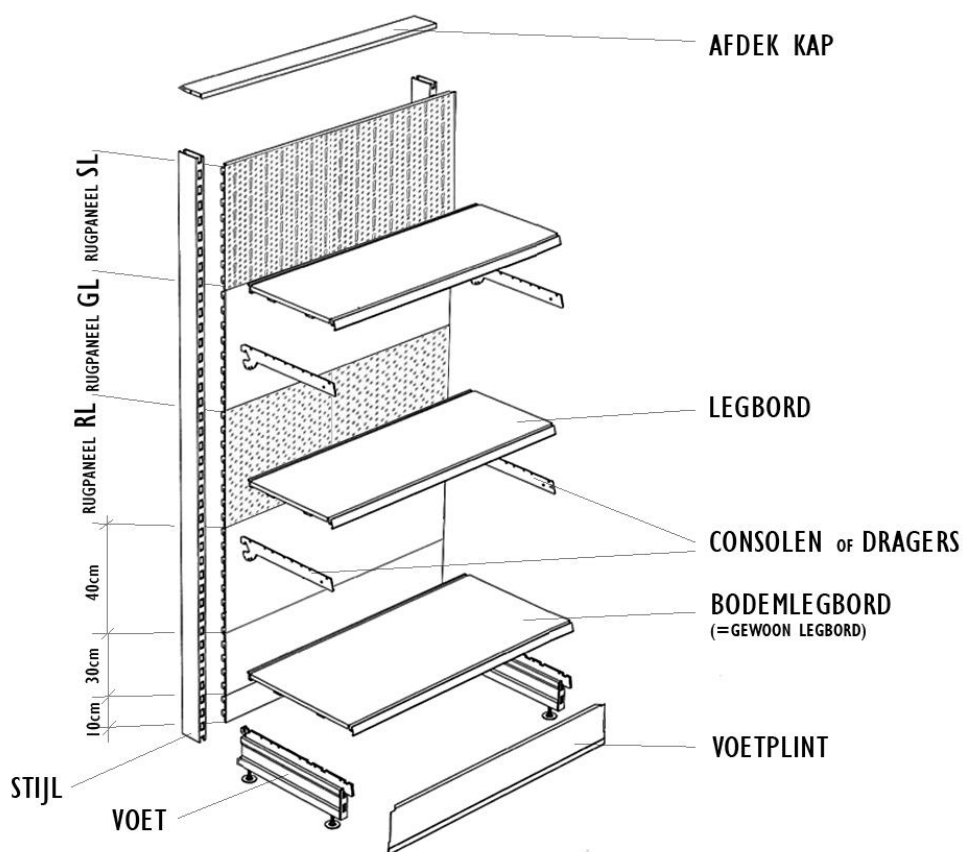

Technische fiche DATEC winkelrekken

EASYRACK, UW EXCLUSIEF
DATEC VERDELER VOOR BELGIE

TECHNISCHE INFO

ONDERDELEN WINKELREK

MATERIAAL AFMETINGEN

with L 66.5 cm = **66.65 cm**
with L 100 cm = **100 cm**

SL
Combined round and key holes

RL
Round holes

| H (cm): | 110 | 120 | 140 | 160 | 180 | 200 | 210 | 220 | 240 | 260 | 280 | 300 |
|-----------|-----|-----|-----|-----|-----|-----|-----|-----|-----|-----|-----|-----|
| 23,5 x 30 | | | | ● | | ● | | | ● | | | |
| 30 x 30 | | | | | | ● | | | ● | ● | ● | ● |
| 60 x 30 | ● | ● | ● | ● | ● | ● | ● | ● | ● | ● | ● | ● |
| 80 x 30 | | | ● | ● | ● | ● | ● | ● | ● | ● | ● | ● |
| 110 x 30 | | | | | ● | ● | | ● | ● | | | |