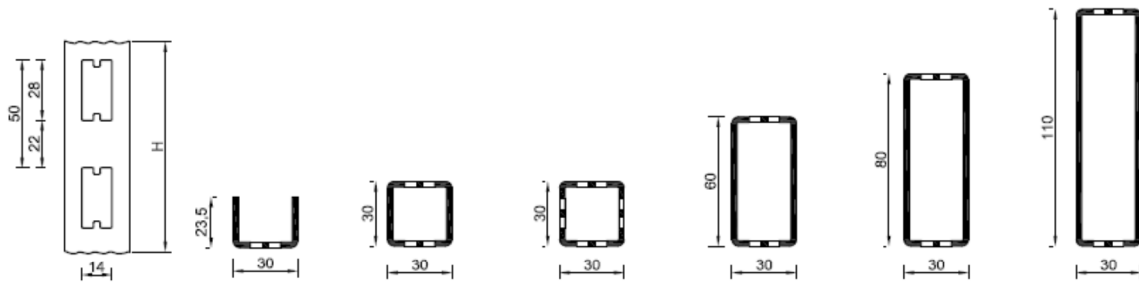

Technische fiche DATEC winkelrekken

EASYRACK, UW EXCLUSIEF
DATEC VERDELER VOOR BELGIE

TECHNISCHE INFO

ONDERDELEN WINKELREK

MATERIAAL AFMETINGEN

with L 66.5 cm = **66.65 cm**
with L 100 cm = **100 cm**

SL
Combined round and key holes

RL
Round holes

| H (cm): | 110 | 120 | 140 | 160 | 180 | 200 | 210 | 220 | 240 | 260 | 280 | 300 |
|-----------|-----|-----|-----|-----|-----|-----|-----|-----|-----|-----|-----|-----|
| 23,5 x 30 | | | | ● | | ● | | | ● | | | |
| 30 x 30 | | | | | | ● | | | ● | ● | ● | ● |
| 60 x 30 | ● | ● | ● | ● | ● | ● | ● | ● | ● | ● | ● | ● |
| 80 x 30 | | | ● | ● | ● | ● | ● | ● | ● | ● | ● | ● |
| 110 x 30 | | | | | ● | ● | | ● | ● | | | |

METALEN LEGBORDEN

| T (cm) | L (mm) | | | |
|--------|--------|------|------|------|
| | 66,5 | 1000 | 1250 | 1333 |
| 20 | ● | ● | ● | |
| 25 | ● | ● | ● | |
| 30 | ● | ● | ● | ● |
| 37 | ● | ● | ● | ● |
| 44 | ● | ● | ● | ● |
| 47 | ● | ● | ● | ● |
| 57 | ● | ● | ● | ● |
| 67 | ● | ● | ● | ● |
| 77 | ● | ● | ● | ● |

HOUTEN/GLAZEN LEGBORDEN

| T (cm) | L (mm) | | | |
|--------|--------|------|------|------|
| | 66,5 | 1000 | 1250 | 1333 |
| 20 | ● | ● | | |
| 25 | ● | ● | | |
| 30 | ● | ● | | |
| 37 | ● | ● | | |
| 44 | ● | ● | | |
| 47 | ● | ● | | |