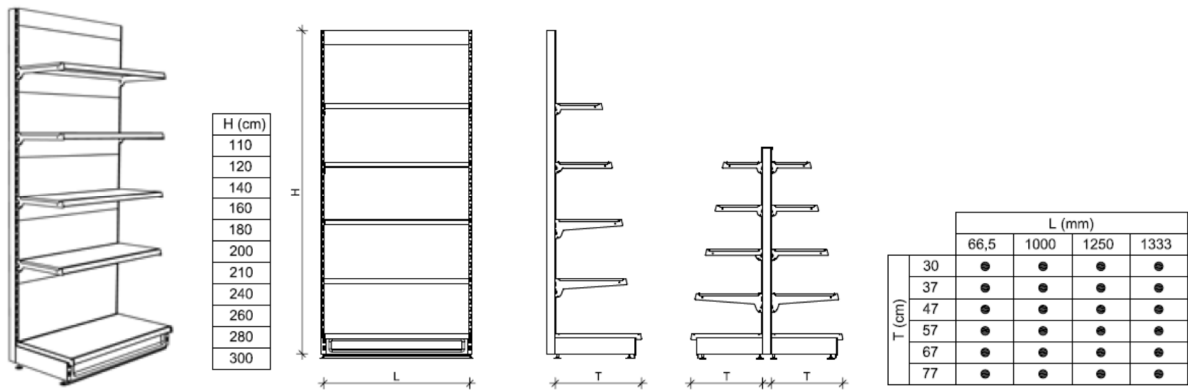

Technische fiche DATEC winkelrekken

EASYRACK, UW EXCLUSIEF
DATEC VERDELER VOOR BELGIE

TECHNISCHE INFO

ONDERDELEN WINKELREK

MATERIAAL AFMETINGEN

with L 66.5 cm = **66.65 cm**
with L 100 cm = **100 cm**

SL
Combined round and key holes

RL
Round holes

| H (cm): | 110 | 120 | 140 | 160 | 180 | 200 | 210 | 220 | 240 | 260 | 280 | 300 |
|-----------|-----|-----|-----|-----|-----|-----|-----|-----|-----|-----|-----|-----|
| 23,5 x 30 | | | | ● | | ● | | | ● | | | |
| 30 x 30 | | | | | | ● | | | ● | ● | ● | ● |
| 60 x 30 | ● | ● | ● | ● | ● | ● | ● | ● | ● | ● | ● | ● |
| 80 x 30 | | | ● | ● | ● | ● | ● | ● | ● | ● | ● | ● |
| 110 x 30 | | | | | ● | ● | | ● | ● | | | |

H16

| T (cm) |
|--------|
| 30 |
| 37 |
| 47 |
| 57 |
| 67 |
| 77 |

| | | | | | | | | | | | | | | |
|---------|---|--------|-------|---|--------|--------|--|--------|--------|--------|--|--------|--------|--------|
| DRAGER |  2H | | |  3H | | |  3H ExtraHeavy | | | |  4H ExtraHeavy | | | |
| legbord | D30 | D37 | D47 | D47 | D57 | D37 | D47 | D57 | D67 | D37 | D47 | D57 | D67 | D77 |
| L66,5 | 110 kg | 100 kg | 90 kg | 170 kg | 150 kg | 230 kg | 230 kg | 180 kg | 160 kg | 230 kg | 325 kg | 255 kg | 230 kg | 200 kg |
| L100 | 110 kg | 100 kg | 90 kg | 170 kg | 150 kg | 200 kg | 230 kg | 180 kg | 160 kg | 200 kg | 290 kg | 255 kg | 230 kg | 200 kg |

METALEN LEGBORDEN

| T (cm) | L (mm) | | | |
|--------|--------|------|------|------|
| | 66,5 | 1000 | 1250 | 1333 |
| 20 | ● | ● | ● | |
| 25 | ● | ● | ● | |
| 30 | ● | ● | ● | ● |
| 37 | ● | ● | ● | ● |
| 44 | ● | ● | ● | ● |
| 47 | ● | ● | ● | ● |
| 57 | ● | ● | ● | ● |
| 67 | ● | ● | ● | ● |
| 77 | ● | ● | ● | ● |