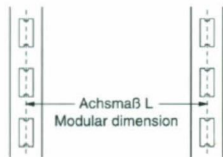

Technische fiche DATEC winkelrekken

EASYRACK, UW EXCLUSIEF
DATEC VERDELER VOOR BELGIE

TECHNISCHE INFO

ONDERDELEN WINKELREK

MATERIAAL AFMETINGEN

with L 66.5 cm = **66.65 cm**
with L 100 cm = **100 cm**

SL
Combined round and key holes

RL
Round holes

| H (cm): | 110 | 120 | 140 | 160 | 180 | 200 | 210 | 220 | 240 | 260 | 280 | 300 |
|-----------|-----|-----|-----|-----|-----|-----|-----|-----|-----|-----|-----|-----|
| 23,5 x 30 | | | | ● | | ● | | | ● | | | |
| 30 x 30 | | | | | | ● | | | ● | ● | ● | ● |
| 60 x 30 | ● | ● | ● | ● | ● | ● | ● | ● | ● | ● | ● | ● |
| 80 x 30 | | | ● | ● | ● | ● | ● | ● | ● | ● | ● | ● |
| 110 x 30 | | | | | ● | ● | | ● | ● | | | |