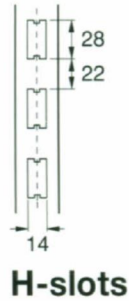

Technische fiche DATEC winkelrekken

EASYRACK, UW EXCLUSIEF
DATEC VERDELER VOOR BELGIE

TECHNISCHE INFO

ONDERDELEN WINKELREK

MATERIAAL AFMETINGEN

with L 66.5 cm = **66.65 cm**
with L 100 cm = **100 cm**

SL
Combined round and key holes

RL
Round holes

| H (cm): | 110 | 120 | 140 | 160 | 180 | 200 | 210 | 220 | 240 | 260 | 280 | 300 |
|-----------|-----|-----|-----|-----|-----|-----|-----|-----|-----|-----|-----|-----|
| 23,5 x 30 | | | | ● | | ● | | | ● | | | |
| 30 x 30 | | | | | | ● | | | ● | ● | ● | ● |
| 60 x 30 | ● | ● | ● | ● | ● | ● | ● | ● | ● | ● | ● | ● |
| 80 x 30 | | | ● | ● | ● | ● | ● | ● | ● | ● | ● | ● |
| 110 x 30 | | | | | ● | ● | | ● | ● | | | |

METALEN LEGBORDEN

| T (cm) | L (mm) | | | |
|--------|--------|------|------|------|
| | 66,5 | 1000 | 1250 | 1333 |
| 20 | ● | ● | ● | |
| 25 | ● | ● | ● | |
| 30 | ● | ● | ● | ● |
| 37 | ● | ● | ● | ● |
| 44 | ● | ● | ● | ● |
| 47 | ● | ● | ● | ● |
| 57 | ● | ● | ● | ● |
| 67 | ● | ● | ● | ● |
| 77 | ● | ● | ● | ● |

HOUTEN/GLAZEN LEGBORDEN

| T (cm) | L (mm) | | | |
|--------|--------|------|------|------|
| | 66,5 | 1000 | 1250 | 1333 |
| 20 | ● | ● | | |
| 25 | ● | ● | | |
| 30 | ● | ● | | |
| 37 | ● | ● | | |
| 44 | ● | ● | | |
| 47 | ● | ● | | |